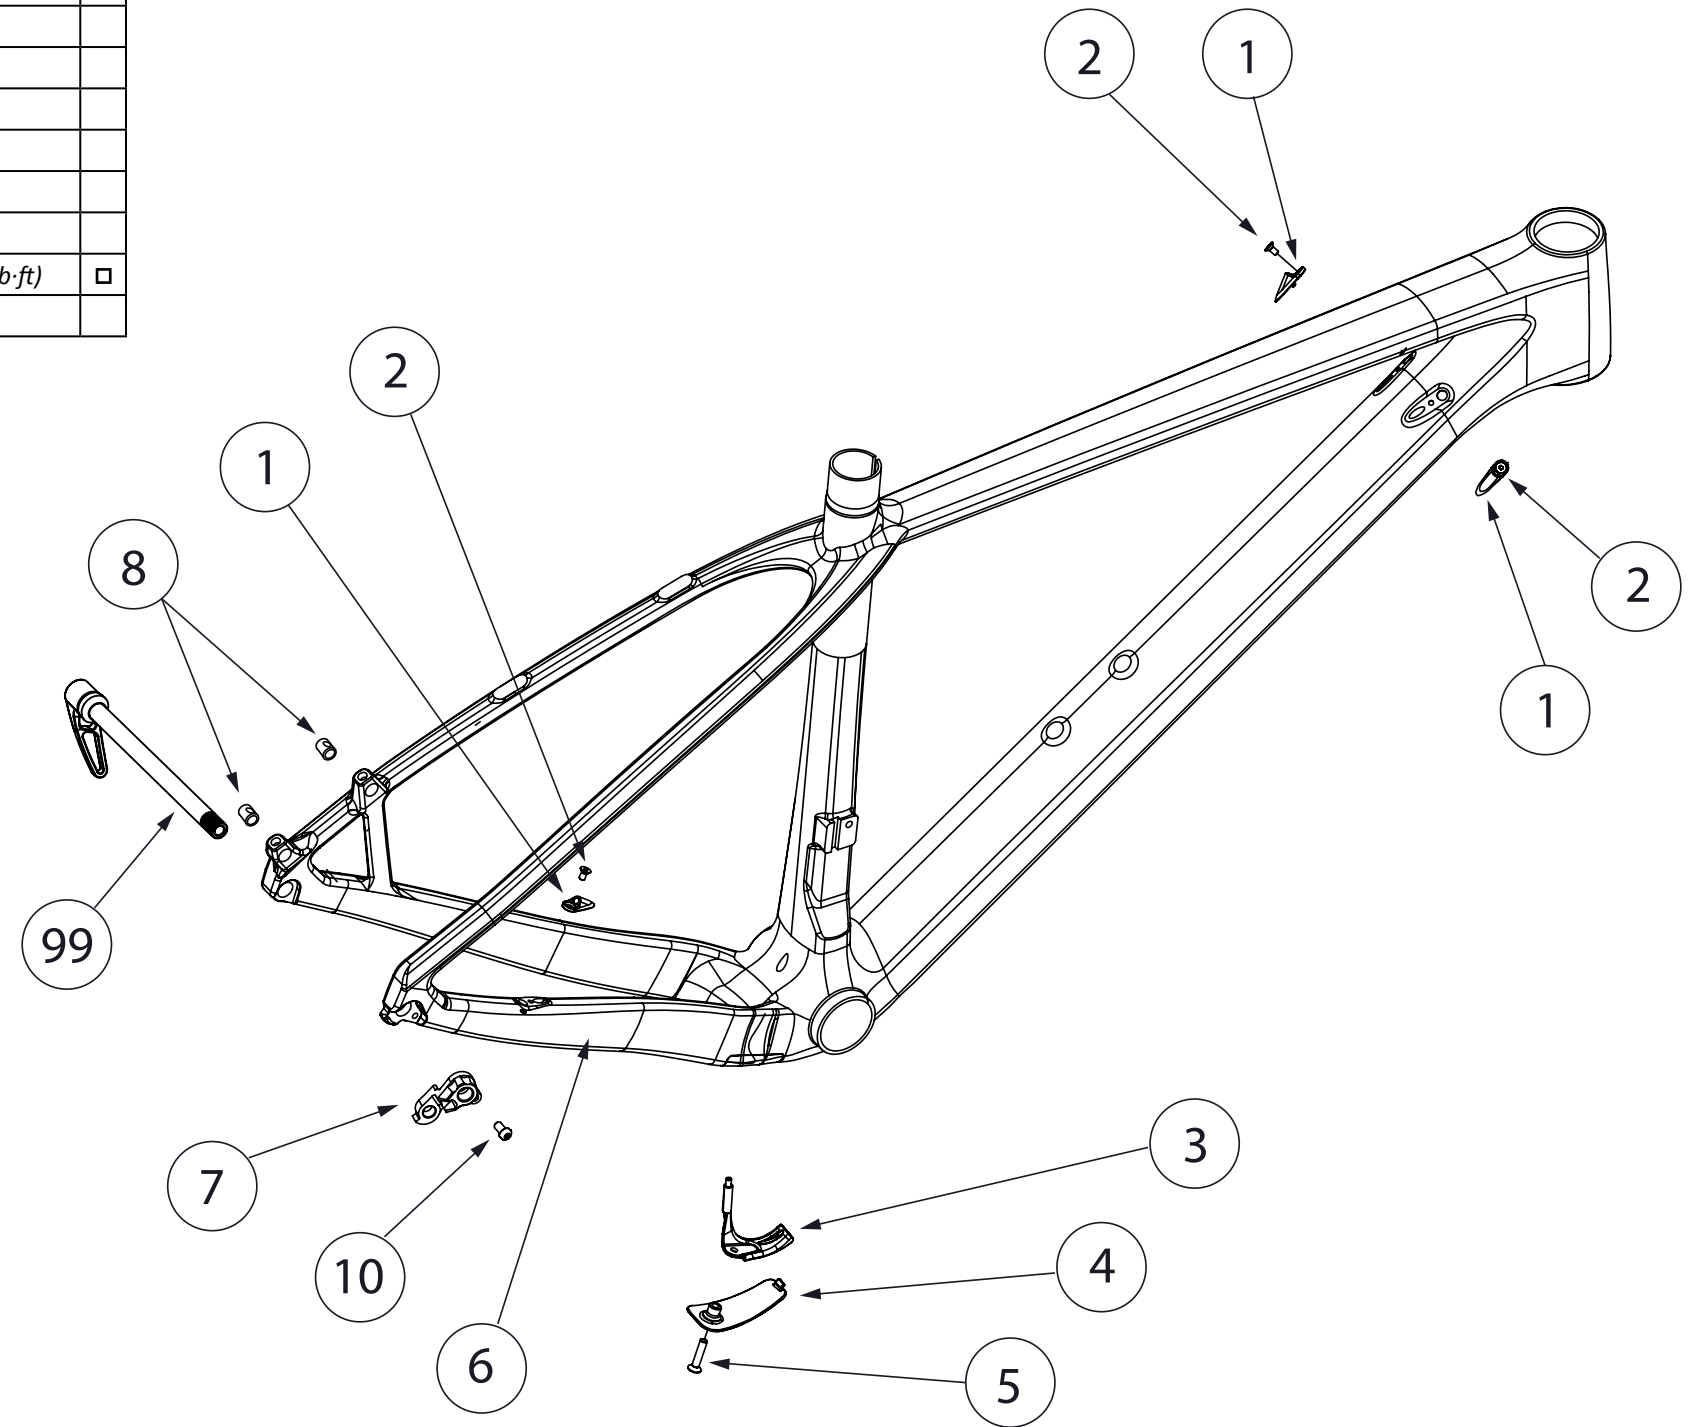

LES 27.5

NUMBER	PART NAME	DESCRIPTION	Torque	*
1a	FP-GDE-MECH-BB-V1	GUIDE MECHANICAL BOTTOM BRACKET VER1		
1b	FP-CVR-MECH-FRM-V3	COVER MECHANICAL FRAME V3		
2	FP-SCW-FLT-M4*10	SCREW FLAT 4X10		
3	FP-CVR-MECH-BB-V2	COVER MECHANICAL BOTTOM BRACKET VER2		
4	LES BB CABLE GUIDE COVER	LES BB CABLE GUIDE COVER		
5	FP-SCW-FLT-M5*14	SCREW FLAT 5X14		
6	LES 27.5 CARBON CS GUARD V1	LES 27.5 CARBON CS GUARD V1		
7	FP-RDH-TA-12MM-BLK-V1	REAR DERAILLEUR HANGER THROUGH AXLE 12MM BLACK V1		
8	FP-BRP-INS-6I	BRAKE POST INSERT		
10	FP-SCW-SCK-M5*10	SCREW SOCKET 5X10	7 Nm (5 lb-ft)	□
99	DT SWISS 142 RWS	DT SWISS 142 RWS		

\* ○ = grease ● = anti-seize ◐ = anti-seize or grease □ = loctite 243