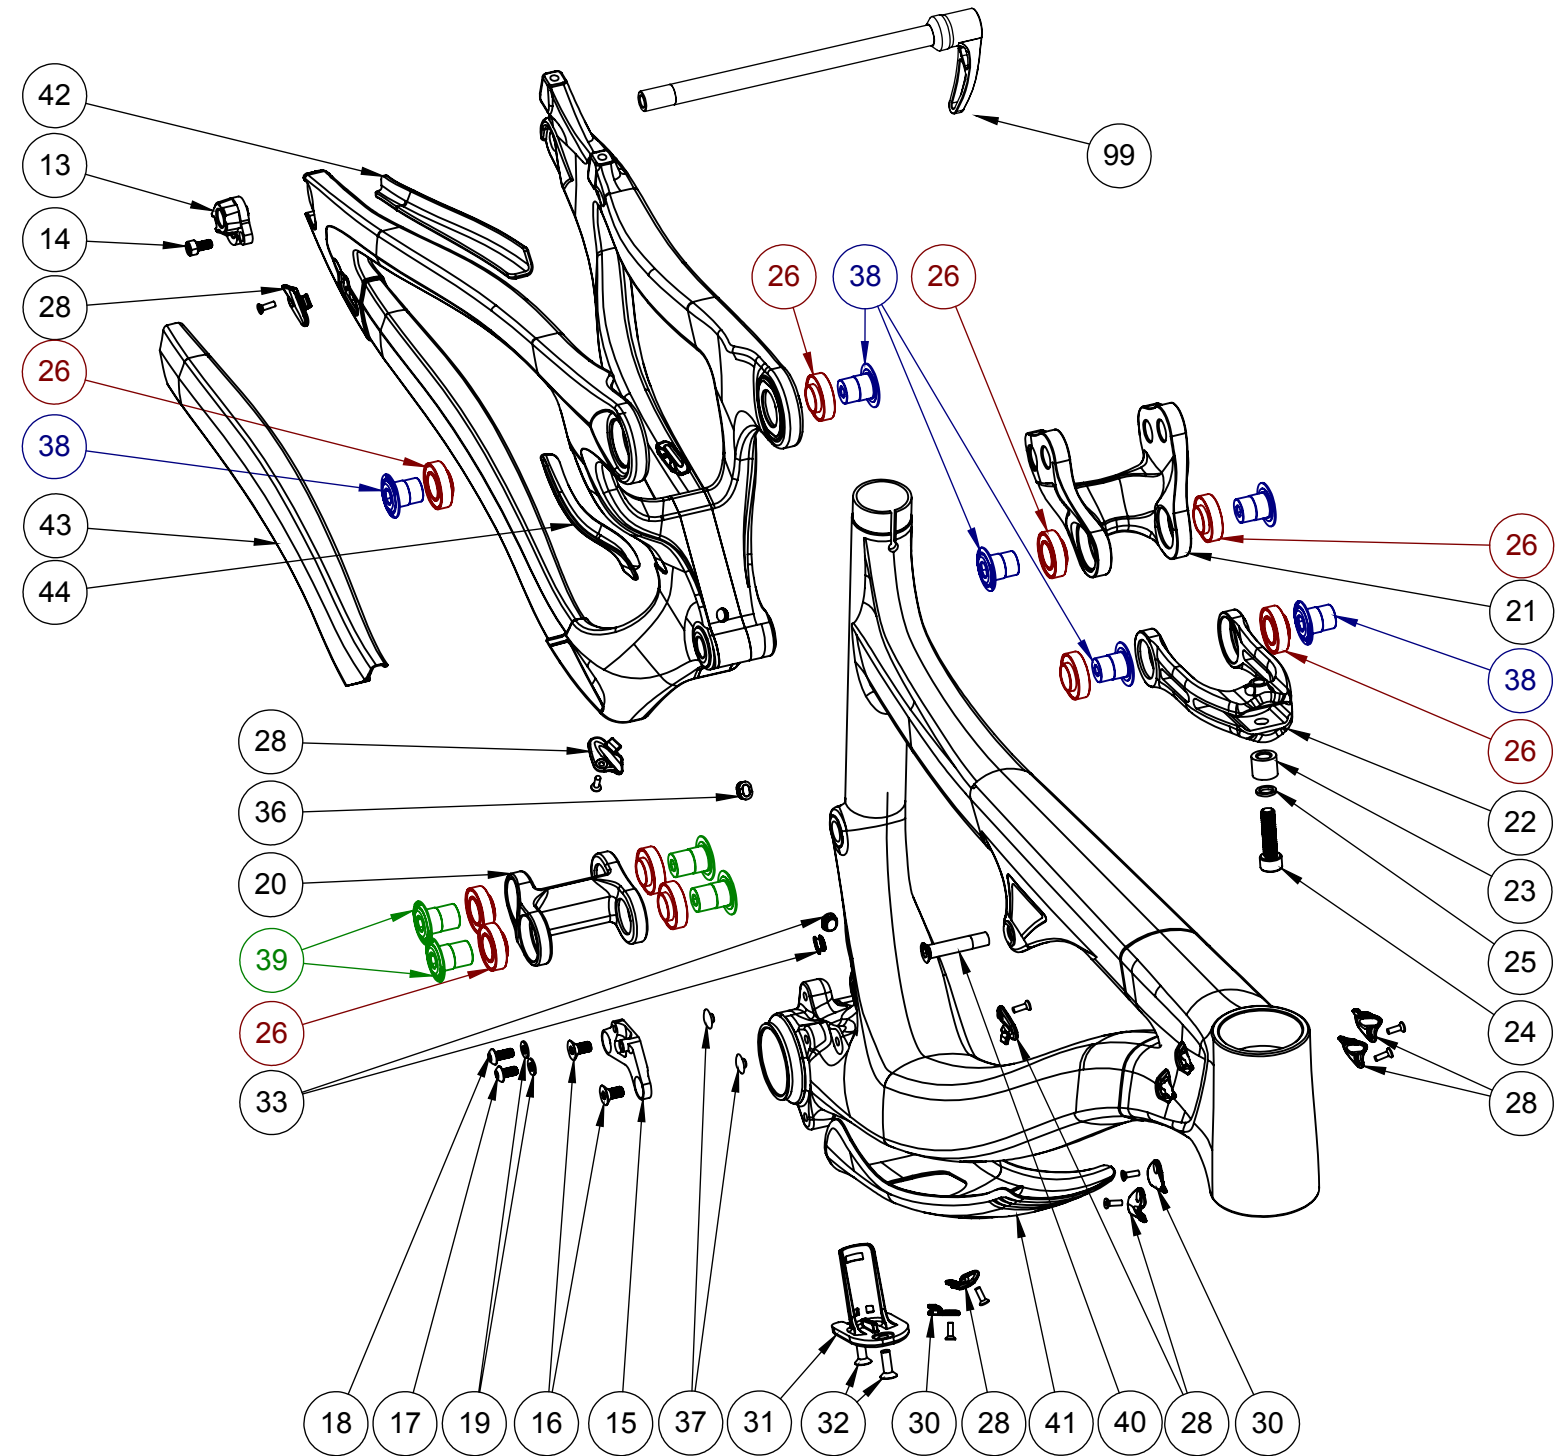

**FIREBIRD C**

NUMBER	PART NAME	DESCRIPTION	Torque	*
13	FP-RDH-TA-12MM-BLK-V1	Rear Derailleur Hanger 12mm TA		
14	FP-SCW-SCK-M5*10	M5x10 Rear Derailleur Hanger Screw	7 Nm (5 lb-ft)	○
15	FP-FDM-ETYPE-V2-R1	E-type FD Mount Adapter		
16	FP-SCW-FLT-M6*12	M6x12 E-type FD Mount Adapter Screw	10 Nm (7 lb-ft)	□
17	FP-SCW-BTN-M5*10	M5x10 E-type FD Mounting Screw	3 Nm (26 in-lb)	□
18	FP-SCW-BTN-M5*12	M5x12 E-type FD Mounting Screw	3 Nm (26 in-lb)	□
19	FP-WSH-5I*10O*1W	M5 E-type FD Mounting Washers		
20	FP-LNK-LL-BLK-V4-R1	34mm Out-to-Out Lower Link V2		
21	FP-LNK-UL-57MM-V3-R1	57mm Upper Link V3		
22	FP-CLV-104MM-V1-R1	104mm Clevis		
23	FP-PIN-CLV-M8*150-BLK-R2	M8 Clevis Shock Adapter Pin		○
24	FP-SCW-SCK-M8*30-R1	M8x30 Clevis Screw	28 Nm (21 lb-ft)	●
25	FP-WSH-8I*12O*1.5W	Clevis Screw Washer		
26	FP-BRG-6902-LLUMAXECN	28mm 6902 Ext'd Bearing	**	
27	FP-SCW-FLT-M3*10	M3x10 Cable Clamp Screw (Included w/ Clamp)		
28	FP-CLM-MECH-FRM-V1	Internal Routing Cable Clamp		
29	FP-CLM-DI2-FRM-V1	Internal Routing Di2 Clamp		
30	FP-CVR-MECH-FRM-V2	Internal Routing Hole Cover		
31	FP-CVR-DI2-DT-V1	Di2 Downtube Battery Holder		
32	FP-SCW-FLT-M5*16	M5x16 Di2 DT Battery Cover Screws		
33	FP-PLG-DI2-7*8*2.5	7x8mm Di2 Plug		
34	FP-GDE-DI2-7*8*2.5*2.5	7x8mm Di2 Wire Guide		
35	FP-GDE-DI2-7*8*5*2.5	7x8mm Di2 Wire Guide Ext'd		
36	FP-PLG-DI2-7*8*5	7x8mm Di2 Plug Ext'd		
37	FP-PLG-MNT-6MM	6mm Plug for E-type FDM		
38	FP-BLT-M14*17-BLK	M14x17 Upper Link Bolt	35 Nm (27 lb-ft)	□
39	FP-BLT-M14*20-BLK-V2	M14x20 Lower Link Bolt	35 Nm (27 lb-ft)	□
40	FP-BLT-M8*38-BLK	M8x38 Front Shock Bolt	13 Nm (10 lb-ft)	●
41	FBC DT GUARD	Firebird Carbon Downtube Protector		
42	FBC SS GUARD	Firebird Carbon Seatstay Protector		
43	FBC CS GUARD	Firebird Carbon Chainstay Protector		
44	FBC UR GUARD	Firebird Carbon Upright Protector		
99	148MM THROUGH AXLE	148x12mm RWS Thru Axle		○