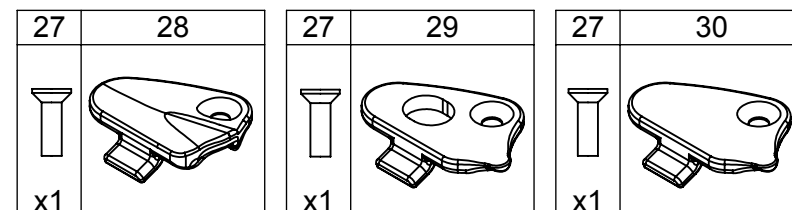

**FIREBIRD C**

NUMBER	PART NAME	DESCRIPTION	Torque	*
13	FP-RDH-TA-12MM-BLK-V1	Rear Derailleur Hanger 12mm TA		
14	FP-SCW-SCK-M5*10	M5x10 Rear Derailleur Hanger Screw	7 Nm (5 lb-ft)	○
15	FP-FDM-ETYPE-V2-R1	E-type FD Mount Adapter		
16	FP-SCW-FLT-M6*12	M6x12 E-type FD Mount Adapter Screw	10 Nm (7 lb-ft)	□
17	FP-SCW-BTN-M5*10	M5x10 E-type FD Mounting Screw	3 Nm (26 in-lb)	□
18	FP-SCW-BTN-M5*12	M5x12 E-type FD Mounting Screw	3 Nm (26 in-lb)	□
19	FP-WSH-5I*10O*1W	M5 E-type FD Mounting Washers		
20	FP-LNK-LL-BLK-V4-R1	34mm Out-to-Out Lower Link V2		
21	FP-LNK-UL-57MM-V3-R1	57mm Upper Link V3		
22	FP-CLV-104MM-V1-R1	104mm Clevis		
23	FP-PIN-CLV-M8*150-BLK-R2	M8 Clevis Shock Adapter Pin		○
24	FP-SCW-SCK-M8*30-R1	M8x30 Clevis Screw	28 Nm (21 lb-ft)	●
25	FP-WSH-8I*12O*1.5W	Clevis Screw Washer		
26	FP-BRG-6902-LLUMAXECN	28mm 6902 Ext'd Bearing	**	
27	FP-SCW-FLT-M3*10	M3x10 Cable Clamp Screw (Included w/ Clamp)		
28	FP-CLM-MECH-FRM-V1	Internal Routing Cable Clamp		
29	FP-CLM-DI2-FRM-V1	Internal Routing Di2 Clamp		
30	FP-CVR-MECH-FRM-V2	Internal Routing Hole Cover		
31	FP-CVR-DI2-DT-V1	Di2 Downtube Battery Holder		
32	FP-SCW-FLT-M5*16	M5x16 Di2 DT Battery Cover Screws		
33	FP-PLG-DI2-7*8*2.5	7x8mm Di2 Plug		
34	FP-GDE-DI2-7*8*2.5*2.5	7x8mm Di2 Wire Guide		
35	FP-GDE-DI2-7*8*5*2.5	7x8mm Di2 Wire Guide Ext'd		
36	FP-PLG-DI2-7*8*5	7x8mm Di2 Plug Ext'd		
37	FP-PLG-MNT-6MM	6mm Plug for E-type FDM		
38	FP-BLT-M14*17-BLK	M14x17 Upper Link Bolt	35 Nm (27 lb-ft)	□
39	FP-BLT-M14*20-BLK-V2	M14x20 Lower Link Bolt	35 Nm (27 lb-ft)	□
40	FP-BLT-M8*38-BLK	M8x38 Front Shock Bolt	13 Nm (10 lb-ft)	●
41	FBC DT GUARD	Firebird Carbon Downtube Protector		
42	FBC SS GUARD	Firebird Carbon Seatstay Protector		
43	FBC CS GUARD	Firebird Carbon Chainstay Protector		
44	FBC UR GUARD	Firebird Carbon Upright Protector		
99	148MM THROUGH AXLE	148x12mm RWS Thru Axle		○