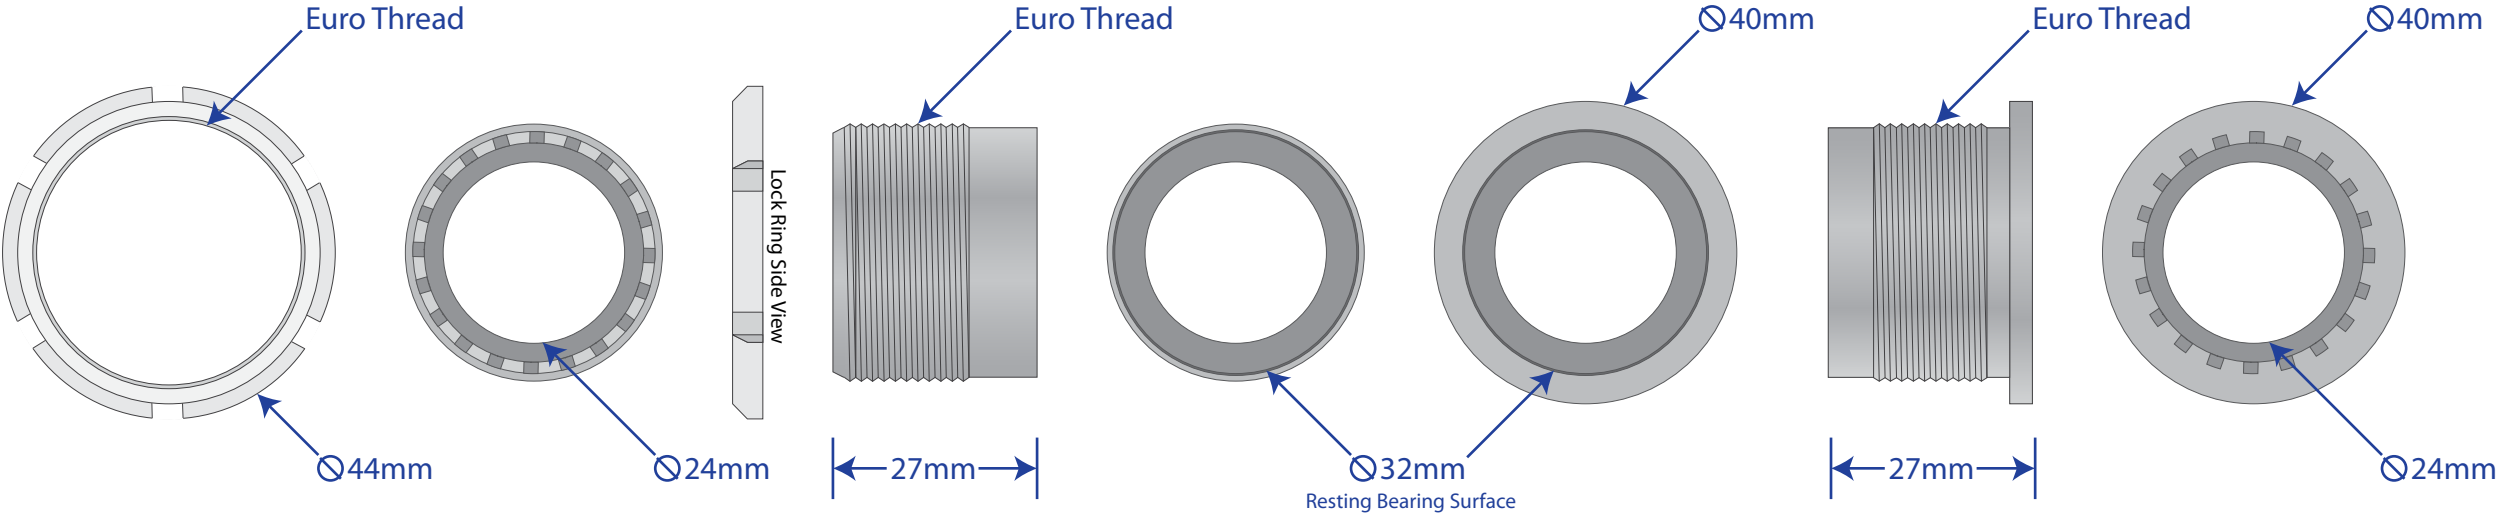

DMR MK2 Chieftain Bottom Bracket Cups Dimensions

Lock Ring Face View

Non-Drive Cup Face View

Non-Drive Cup Side View

Non-Drive Cup Inner View

Drive Cup Inner View

Drive Cup Side View

Drive Cup Face View